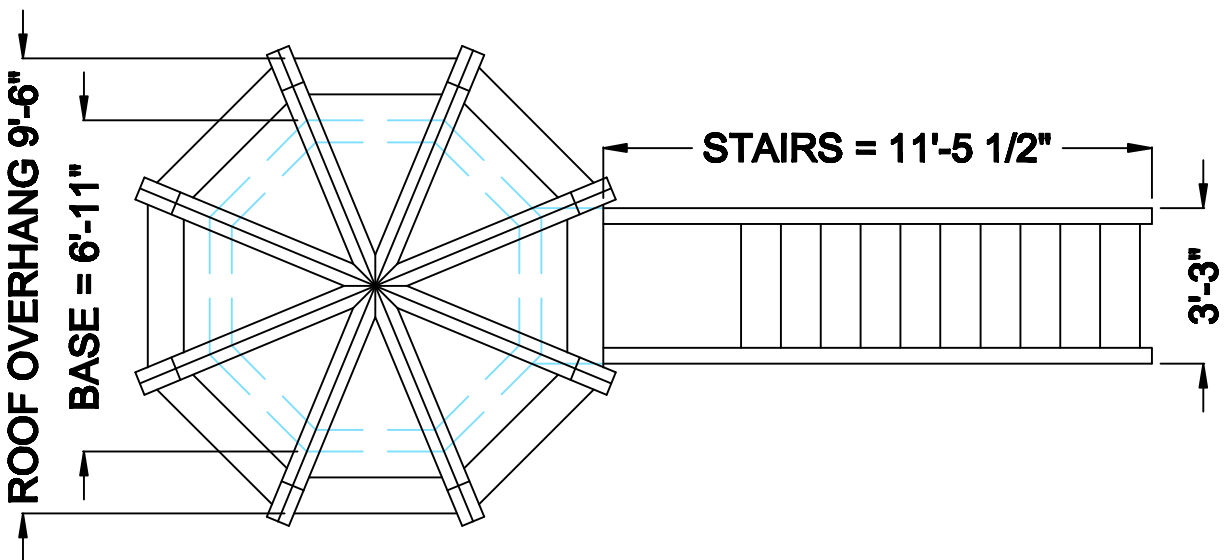

When this line is 1" long,
this drawing is full size
for O Scale.
Reduce to .75 for S Scale.
Reduce to .55 for HO Scale
Reduce to .3 for N Scale

OCTAGONAL GATEHOUSE